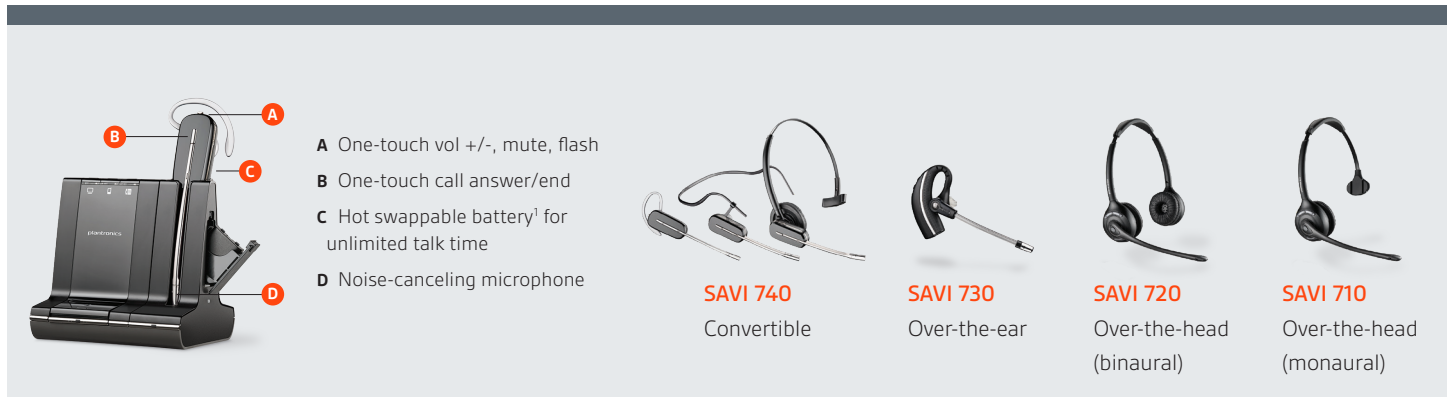

SAVI 700 SERIES

Multiple devices. Singular control.

The Savi 700 series is changing the way productivity-focused office professionals communicate. With multi-device connectivity, an ultra-versatile convertible headset, and up to 350 feet of wireless range, now you can easily manage PC, mobile and desk phone calls with the most intelligent wireless headset system on the market.

Multi-device connectivity

SAVI 700 SERIES

SUPERIOR CALL MANAGEMENT

- 3-way connectivity to easily switch and mix PC, mobile, and desk phone audio
- Automatically routes mobile audio to whichever device you pick up
- Easily transfer audio between headset and mobile phone to take calls on-the-road
- UC presence automatically updated when on a PC, mobile, or desk phone call
- Energy efficient adaptive power system optimizes for range and talk time
- Conference in up to three additional headsets and guests can continue through multiple calls

SAVI 740 INNOVATIVE DESIGN

- Lightest DECT wireless headset on the market
- Three comfortable wearing styles
- Hot swappable battery¹ for unlimited talk time

ADVANCED DECT WIRELESS SECURITY

- Keep calls and information safe and secure with the latest DECT security certification
- Most secure DECT headset on the market certified by DECT Forum