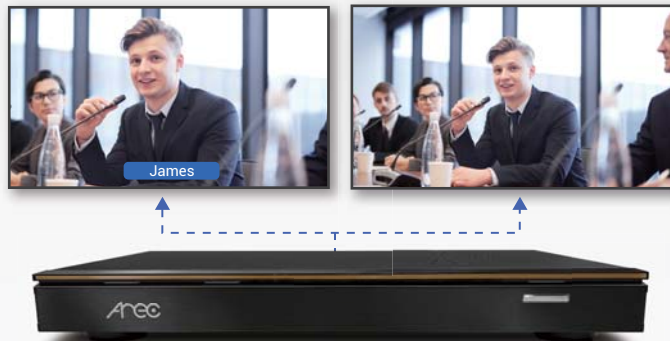

Automatic Camera Switching and Conferencing Recording with AREC Media Station

Coming with AREC LS Series Media Station, AREC DS-4CU not only outputs speaker's sources, but it also switches the recording layout through the command for AREC Media Station control. When the conversation has been called off, AREC Media Station will go back to the original recording layout automatically.

Auto Switch and Auto Adding a Customized Overlay

DS-4CU supports camera switching, adding a customized overlay, and speaker's output automatically when active speaker's microphone button has been pressed. When the speaker finishes talking by pressing cancel button, DS-4CU can switch to the default setting automatically.

■ Speaker On

■ Speaker Off

Auto Switch to the Designed Conference View as Multi-Participants Speak*

AREC DS-4CU Speaker Tracking Station can switch camera to the designated conference view when multiple participants press the PTT buttons and discuss at the same time. It supports multiple settings for flexible use.