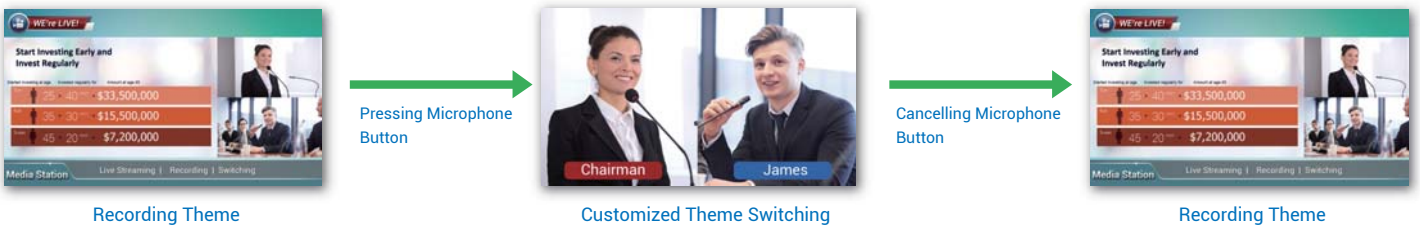

Recording Source and Layout Switching (Available for Customization)

System Diagram

Suggested Equipment

- PTZ Conference Camera x2 (Max. x4)
- The Third-Party Conference Microphone System *
- AREC DS-4CU Speaker Tracking Station x1
- AREC LS Series Media Station x1 (optional purchase)