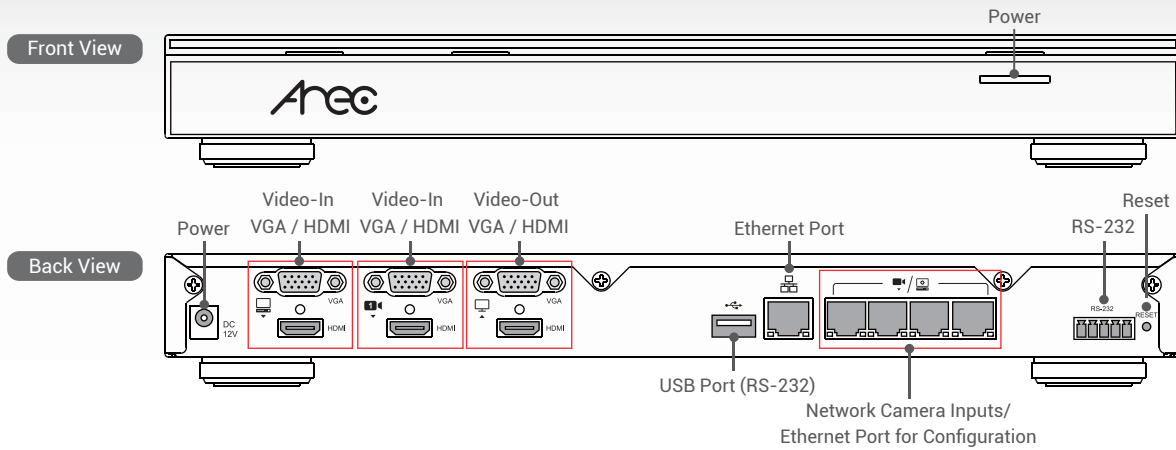

Local Display Switching (Available for Customization)

Recording Source and Layout Switching (Available for Customization)

System Diagram

Suggested Equipment

- PTZ Conference Camera x2 (Max. x4)
- The Third-Party Conference Microphone System *
- AREC DS-4CU Speaker Tracking Station x1
- AREC LS Series Media Station x1 (optional purchase)

* The third party microphone system should support these features.

Product Interface

Specifications

AREC DS-4CU Speaker Tracking Station	
Video Input Interface	Max. 4 channels synchronized recording HDMI / VGA: up to 2 channels Full HD network camera: up to 4 channels
Resolution Range	HDMI : 480i~1080p60 VGA : 480i~1080p60 RTP/ RTMP/ RTSP, Max.: 1080p60
Video Outputs	1x HDMI display port 1x VGA display port
Overlay Images	Multiple for user-defined
Video Output Layout	Multiple layouts for pre-defined, including full screen / picture-in-picture / picture-by picture / multi-channel split screen
Operation Control	
Camera Control	VISCA/ PELCO-D/ PELCO-P/ ONVIF profile S
Mouse Device	Through USB interface connection
External Control	Yes, supports RS-232 port and TCP API command for system integration
Output Switch	Supports automatic output switching according to the setting of push-to-talk buttons with compatible conference microphone system
Recording Layout Switch	Supports automatic recoding theme switching according to the setting of push-to-talk buttons with compatible conference microphone system and AREC Media Station
Admin Management	Built-in web-based admin backstage. Sending control command through TCP API
General Information	
Operation System	Embedded Linux system
Power Supply	12V/ 2A
Temperature/ Humidity	0~40°C / 90%
Dimension	354mm(L) x 188.2mm(W) x 46mm(H)
Weight	1324 g