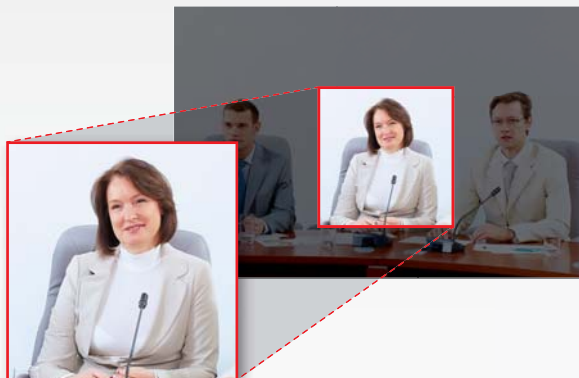

Main Features

Tracking and Focus on the Active Speaker

Coming with recommended Conference Microphone System and PTZ Cameras, AREC DS-4CU Speaker Tracking Station enables PTZ camera to track and focus the active speaker automatically and precisely when he/her presses the PTT (push-to-talk) button.

Available for Customized Overlays and Output Layouts

AREC DS-4CU allows users to create customized output layouts (e.g. full screen and picture-by-picture) and add pre-made overlay graphics (titles) for individual speakers depending on the needs. With these features, all participants can see the close-up view and exclusive overlay on the local display clearly.