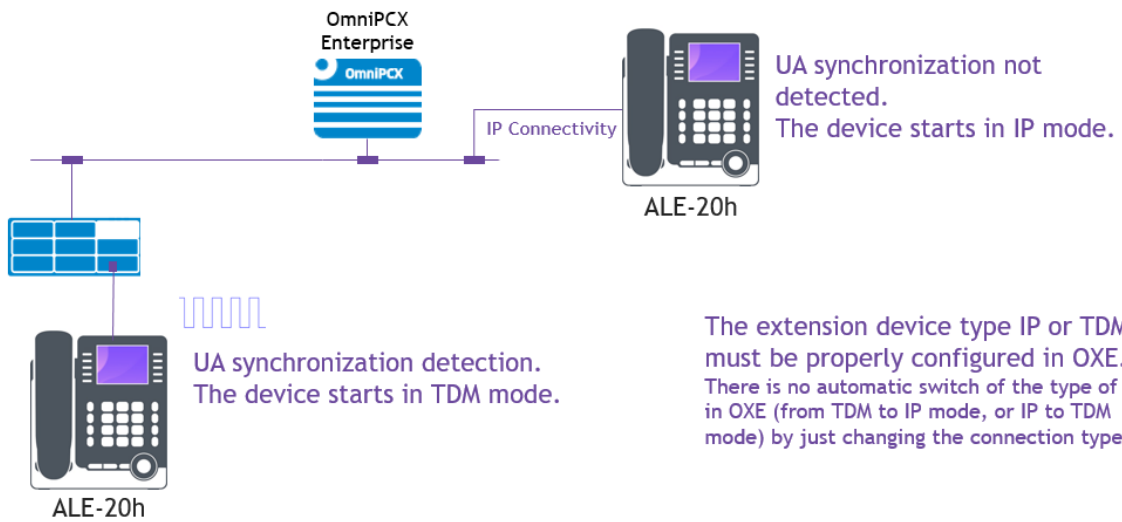

## ENTRY LEVEL

ALE-20h Deskphone

ALE-20 Deskphone

# ESSENTIAL BUSINESS PHONE

Based on the design of the Myriad Products

ALE-30h Deskphone

# ESSENTIAL BUSINESS PHONES

Automatic detection mode

# ESSENTIAL BUSINESS PHONES

High Level Specification

	ALE-20	ALE-20h	ALE-30h
Display	2.8" 128 x 64 white back light	2.8" 128 x 64 white back light	3.5" color screen 320 x 240
Audio	Narrow Band - Wide Band	Narrow Band - Wide Band (IP)	Narrow Band - Wide Band (IP)
Connectivity	2 ports Giga Ethernet RJ45 1 port RJ9 1 x USB C 1 x USB-A	1 port UA-Fast Ethernet RJ45 1 port RJ9 1 x USB C 1 x USB-A	1 port UA-Fast Ethernet RJ45 1 port RJ9 1 x USB C 1 x USB-A
Options	USB-C Power Adapter Wall Mount Kit	USB-C Power Adapter Wall Mount Kit	USB-C Power Adapter Wall Mounting Kit Alphabetic Keyboard Expansion Module
Remote connectivity	Embedded VPN Client		